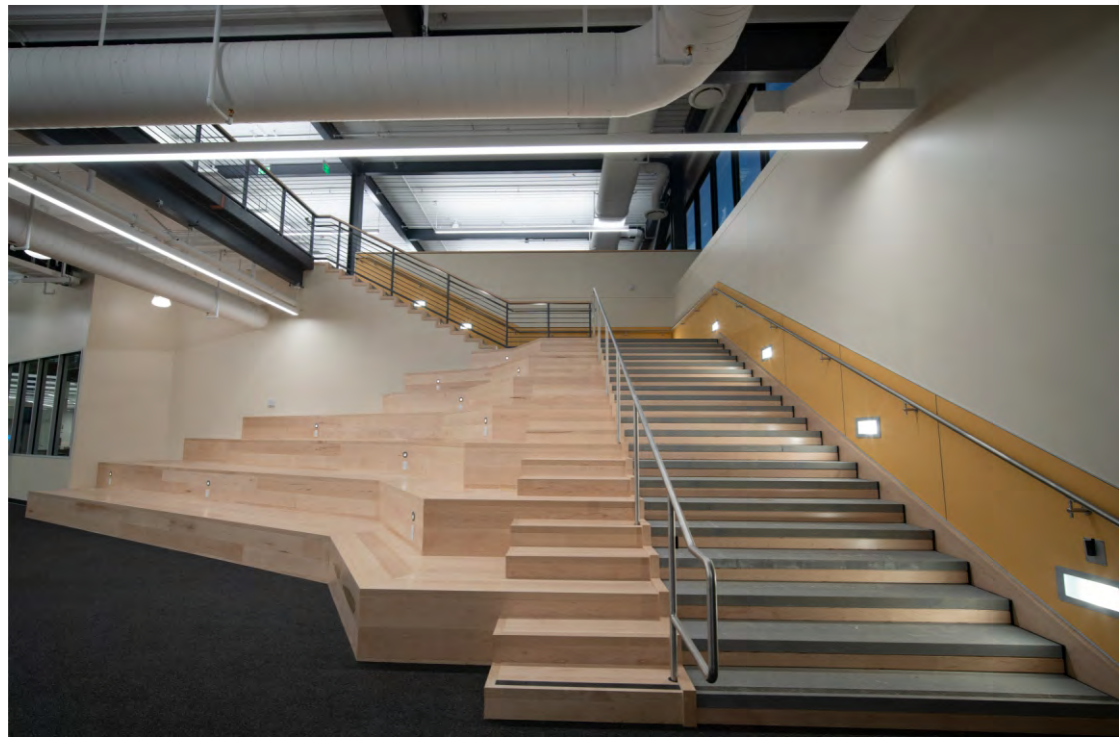

Bakar BioEnginuity Hub

Lighting Design Firm: UpSpring PR

Project Location: Berkeley, CA

Project Owner: University of California,
Berkeley, Qb3

Lead Lighting Designer: Marlene Hurtado

Photo Credit: Bruce Damonte Photography

**Solano Community College
Library/Learning Resource Center**

Lighting Design Firm: Guttman & Blaevoet

Project Location: Fairfield, CA

Project Owner: Solano Community College

Lead Lighting Designer: Rom dela Cruz

Photo Credit: Robert Pope