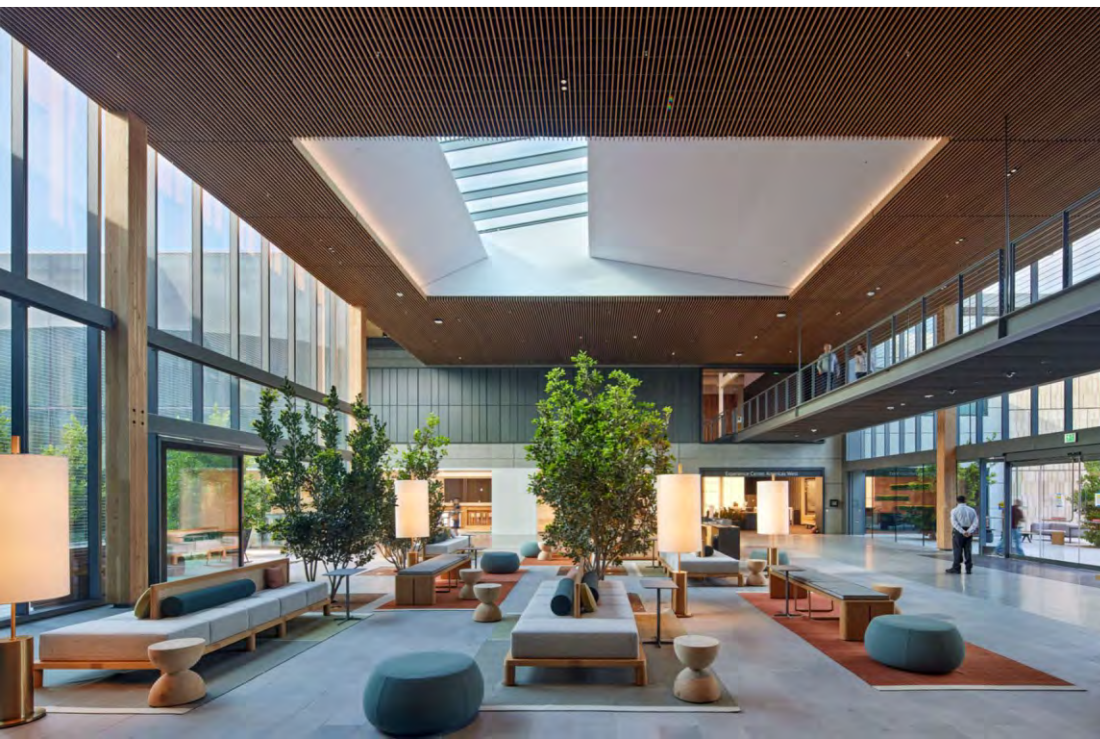

High Tech Client Campus

Lighting Design Firm: Luma Lighting Design

Project Location: Mountain View, CA

Lead Lighting Designer: M. Jonathan Plumpton

Additional Designers: Erik Campbell, Jennifer
Place, Jonny Hoolko, San Kim, Shaun Darragh

Photo Credit: Bruce Damonte Photography, Inc.